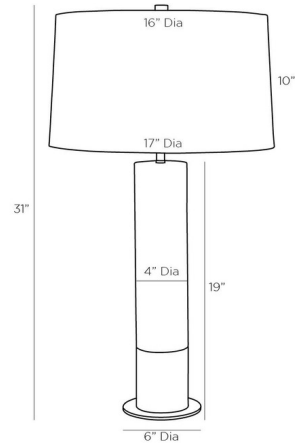

By Arteriors Home

Description

The Nashik Table Lamp adds a clean elegance to your space. The alabaster body rests on a steel bottom and is topped with a drum shaped microfiber shade. Three-way rotary switch is located on the lamp socket.

Shown in bronze / off white

Specifications

COLOR	Off White
BODY FINISH	Bronze
WATTAGE	150W
DIMMER	Included
DIMENSIONS	17"W x 31"H
BULB NOT INCLUDED	1 x A19 3-Way/Medium (E26)/150W/120V Incandescent
OTHER BULB OPTIONS	1 x A19 3-Way/Medium (E26)/120V LED