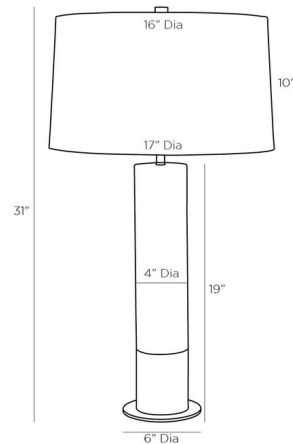

### Description

The Nashik Table Lamp adds a clean elegance to your space. The alabaster body rests on a steel bottom and is topped with a drum shaped microfiber shade. Three-way rotary switch is located on the lamp socket.

### Specifications

COLOR . . . . . Off White  
BODY FINISH . . . . . Bronze  
WATTAGE . . . . . 150W  
DIMMER . . . . . Included  
DIMENSIONS . . . . . 17"W x 31"H  
BULB NOT INCLUDED . . . . . 1 x A19 3-Way/Medium (E26)/150W/120V Incandescent  
OTHER BULB OPTIONS . . . . . 1 x A19 3-Way/Medium (E26)/120V LED