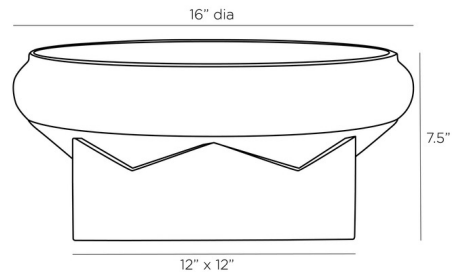

### Specifications

COLOR	Amber
BODY FINISH	Umber
WATTAGE	N/A
DIMMER	N/A
DIMENSIONS	16"W x 7.5"H x 12"D
BULB	N/A

CLICK TO VIEW PRODUCT

Notes: