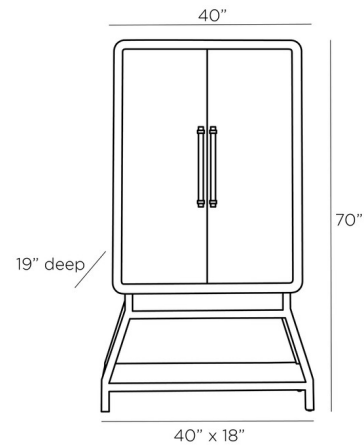

Description

The Cantu Cabinet brings the 20th century Italian design to your space. Use this oak veneer cabinet for your accessories, books or anything you desire.

Shown in ebony

Specifications

COLOR	N/A
BODY FINISH	Ebony
WATTAGE	N/A
DIMMER	N/A
DIMENSIONS	40"W x 70"H x 19"D
BULB	N/A