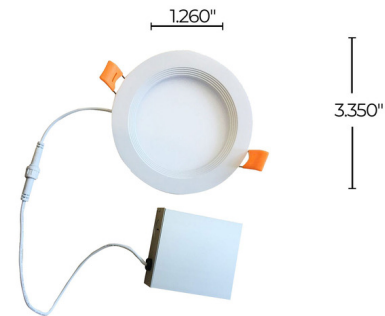

Shown in white

WILL IT FIT?

CLICK TO VIEW PRODUCT

Notes: