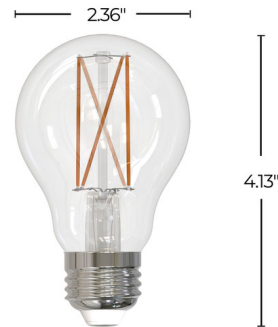

### Description

A19 Medium (E26) Base 8.5 Watt LED is ideal for decorative lighting in homes and commercial areas. Equivalent to a 60 watt incandescent. Fully compatible with all dimmer types. Sold as a 4-pack. Note: Milky finish available in 5000K color temperature only.

### Specifications

COLOR	Clear
BODY FINISH	N/A
WATTAGE	8.5W
DIMMER	Standard 120V
DIMENSIONS	2.36"W x 4.13"H
BULB	A19/Medium (E26)/8.5W/120V LED
COUNTRY OF ORIGIN	China

### Technical Information

LAMP LIFE	15000 hours
BEAM ANGLE	320°
COLOR RENDERING	90 CRI
LAMP COLOR	3000K
LUMENS/WATT	100.00
LUMINOUS FLUX	850 lumens

Shown in clear