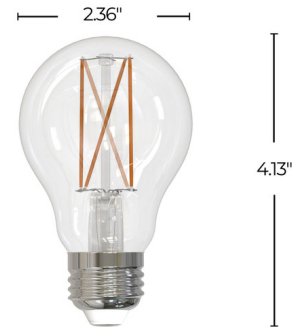

Description

A19 Medium (E26) Base 8.5 Watt LED features brightness equivalent to a 75 watt incandescent. Sold as a 2-pack.

Specifications

COLOR	Milky
BODY FINISH	N/A
WATTAGE	8.5W
DIMMER	Standard 120V
DIMENSIONS	2.36"W x 4.13"H
BULB	A19/Medium (E26)/8.5W/120V LED
COUNTRY OF ORIGIN	China

Technical Information

LAMP LIFE	15000 hours
BEAM ANGLE	300°
COLOR RENDERING	90 CRI
LAMP COLOR	3000K
LUMENS/WATT	94.12
LUMINOUS FLUX	800 lumens

Shown in milky

WILL IT FIT?

BASE SIZE:
E26 STANDARD

CLICK TO VIEW PRODUCT