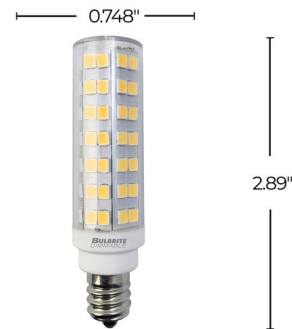

## T6 E12 Candelabra Base 6.5W 120V 2700K 80CRI 2-PACK

By Bulbrite

### Description

The T6 6.5 Watt E12 Candelabra Base Bulb is a retrofit bulb for higher lumen applications. Ideal for ceiling fans, chandeliers and sconces. Clear finish. Equivalent to a 70 watt incandescent. Fully compatible with all dimmer types. Note: Sold as a 2-pack.

### Specifications

COLOR	Clear
BODY FINISH	N/A
WATTAGE	6.5W
DIMMER	Standard 120V
DIMENSIONS	0.75"W x 2.89"H
BULB	T6/Candelabra (E12)/6.5W/120V LED
COUNTRY OF ORIGIN	China

### Technical Information

LAMP LIFE	15000 hours
BEAM ANGLE	360°
COLOR RENDERING	80 CRI
LAMP COLOR	2700K
LUMENS/WATT	107.69
LUMINOUS FLUX	700 lumens

Shown in clear