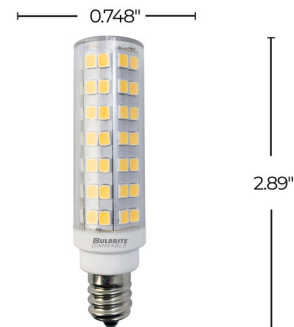

## T6 E12 Candelabra Base 6.5W 120V 3000K 80CRI 2-PACK

By Bulbrite

### Description

The T6 6.5 Watt E12 Candelabra Base Bulb is a retrofit bulb for higher lumen applications. Ideal for ceiling fans, chandeliers and sconces. Clear finish. Equivalent to a 70 watt incandescent. Fully compatible with all dimmer types. Note: Sold as a 2-pack.

### Specifications

COLOR	Clear
BODY FINISH	N/A
WATTAGE	6.5W
DIMMER	Standard 120V
DIMENSIONS	0.75"W x 2.89"H
BULB	T6/Candelabra (E12)/6.5W/120V LED
COUNTRY OF ORIGIN	China

### Technical Information

LAMP LIFE	15000 hours
BEAM ANGLE	360°
COLOR RENDERING	80 CRI
LAMP COLOR	3000K
LUMENS/WATT	107.69
LUMINOUS FLUX	700 lumens

Shown in clear