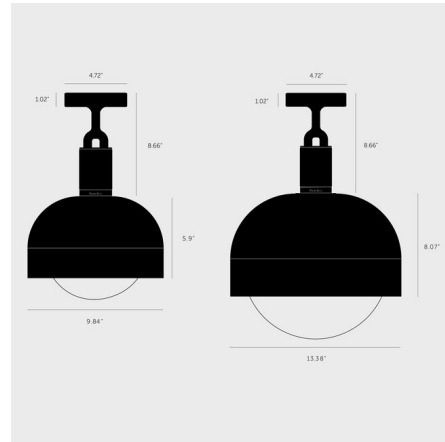

CLICK TO VIEW PRODUCT

Notes: