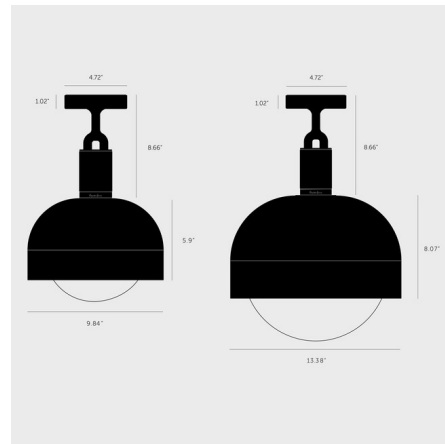

CLICK TO VIEW PRODUCT

Notes: