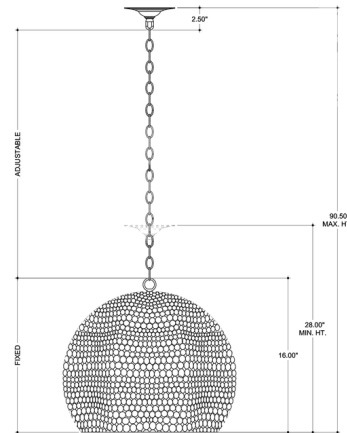

### Description

The Octavia Pendant has a flowing profile made of wood beads that have been whitewashed and strung along metal wire so that the shape will remain whimsical. This white pendant fits perfectly within the coastal design aesthetic that is sought after for interiors. The desire for casual elements that hold up to the highest design standards is driving this movement.

### Specifications

COLOR	White
BODY FINISH	Whitewash
WATTAGE	60W
DIMMER	Standard 120V
DIMENSIONS	19"W x 16"H
BULB NOT INCLUDED	1 x A19/Medium (E26)/60W/120V Incandescent
OTHER BULB OPTIONS	1 x A19/Medium (E26)/120V LED
COUNTRY OF ORIGIN	India