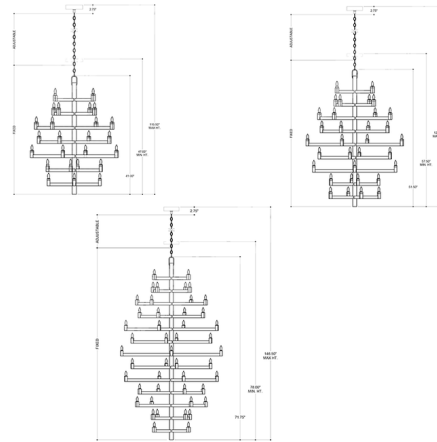

Description

The Andre Chandelier features clean articulated arms with resolute geometries that make the big, bold chandelier a powerful statement that can easily swing from contemporary to transitional styles, and many in between. Made of wrought iron in a brass finish, the gold chandelier will take on other personalities when the shapes of the bulbs are changed. Tall foyers and great rooms with high ceilings are perfect spots for this luminous modern light fixture.

Shown in brass

Specifications

COLOR	N/A
BODY FINISH	Brass
WATTAGE	700W
DIMMER	Standard 120V
DIMENSIONS	32.5"W x 41"H x 32.5"D
BULB NOT INCLUDED	28 x G16.5/Candelabra (E12)/25W/120V Incandescent
OTHER BULB OPTIONS	28 x G16.5/Candelabra (E12)/120V LED
COUNTRY OF ORIGIN	Philippines