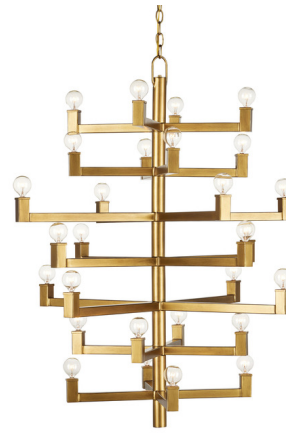

Lightology

lightology.com
866-954-4489
05-24-26

Project: _____

Company: _____

Location: _____ Fixture Type: _____

SPEC #: **CRC1150068**

Approved On: _____ Approved By: _____

Andre Chandelier By Currey & Company

Description

The Andre Chandelier features clean articulated arms with resolute geometries that make the big, bold chandelier a powerful statement that can easily swing from contemporary to transitional styles, and many in between. Made of wrought iron in a brass finish, the gold chandelier will take on other personalities when the shapes of the bulbs are changed. Tall foyers and great rooms with high ceilings are perfect spots for this luminous modern light fixture.

Shown in brass

Specifications

COLOR	N/A
BODY FINISH	Brass
WATTAGE	700W
DIMMER	Standard 120V
DIMENSIONS	32.5"W x 41"H x 32.5"D
BULB NOT INCLUDED	28 x G16.5/Candelabra (E12)/25W/120V Incandescent
OTHER BULB OPTIONS	28 x G16.5/Candelabra (E12)/120V LED
COUNTRY OF ORIGIN	Philippines