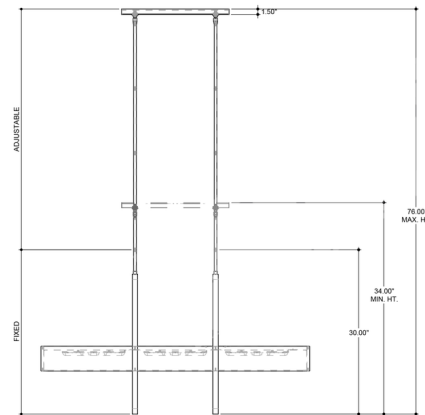

Specifications

COLOR Chestnut
BODY FINISH Brass
WATTAGE 54W
DIMMER Low Voltage Electronic
DIMENSIONS 50"L x 5.13"W x 30.5"H
INTEGRATED LED MODULE 3 x LED/18W/120V LED
COUNTRY OF ORIGIN Philippines

Technical Information

PRODUCT DIMENSIONS Downrod Lengths: (1) 6" and (3) 12" included.
LAMP COLOR 2700K
LUMENS/WATT 216.67
LUMINOUS FLUX 3900 lumens

Shown in brass / chestnut

CLICK TO VIEW PRODUCT

Notes: