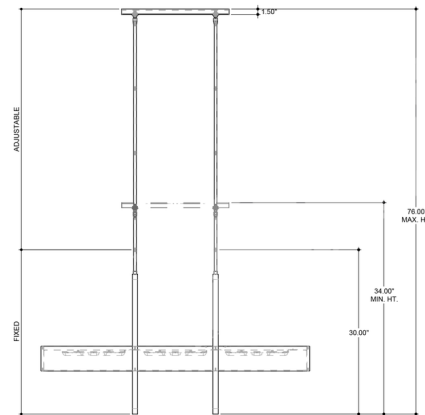

### Specifications

COLOR . . . . . Chestnut  
BODY FINISH . . . . . Brass  
WATTAGE . . . . . 54W  
DIMMER . . . . . Low Voltage Electronic  
DIMENSIONS . . . . . 50"L x 5.13"W x 30.5"H  
INTEGRATED LED MODULE . . . . . 3 x LED/18W/120V LED  
COUNTRY OF ORIGIN . . . . . Philippines

### Technical Information

PRODUCT DIMENSIONS . . . . . Downrod Lengths: (1) 6" and (3) 12" included.  
LAMP COLOR . . . . . 2700K  
LUMENS/WATT . . . . . 216.67  
LUMINOUS FLUX . . . . . 3900 lumens

Shown in brass / chestnut