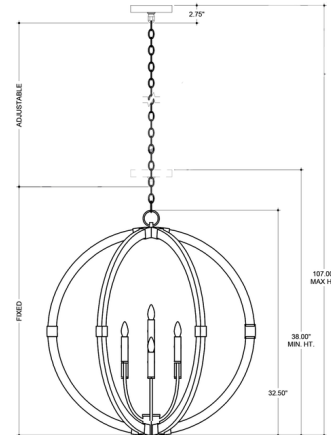

CLICK TO VIEW PRODUCT

Notes: