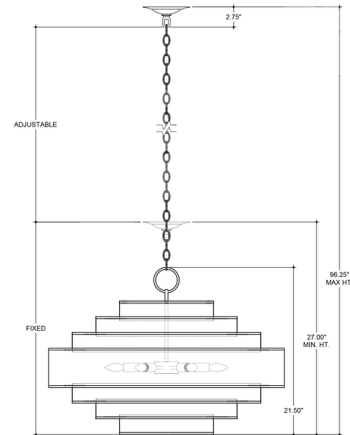

Specifications

COLOR	Natural
BODY FINISH	Black
WATTAGE	240W
DIMMER	Standard 120V
DIMENSIONS	30"W x 23"H
BULB NOT INCLUDED	6 x B10/Candelabra (E12)/40W/120V Incandescent
OTHER BULB OPTIONS	6 x B10/Candelabra (E12)/120V LED
COUNTRY OF ORIGIN	Philippines

Notes:

Shown in black / natural

CLICK TO VIEW PRODUCT