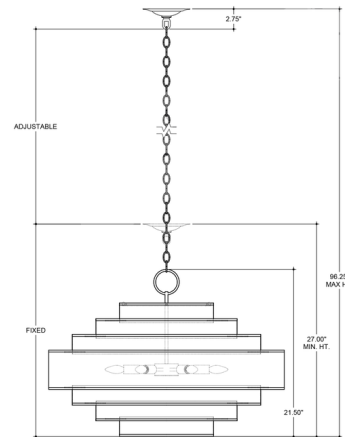

### Specifications

COLOR	Natural
BODY FINISH	Black
WATTAGE	240W
DIMMER	Standard 120V
DIMENSIONS	30"W x 23"H
BULB NOT INCLUDED	6 x B10/Candelabra (E12)/40W/120V Incandescent
OTHER BULB OPTIONS	6 x B10/Candelabra (E12)/120V LED
COUNTRY OF ORIGIN	Philippines