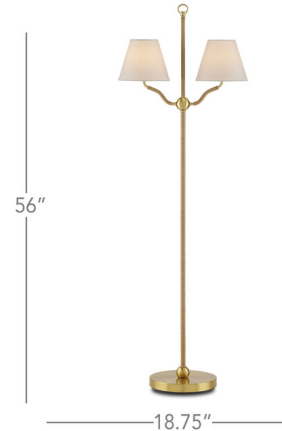

Shown in off-white linen

CLICK TO VIEW PRODUCT

Notes: