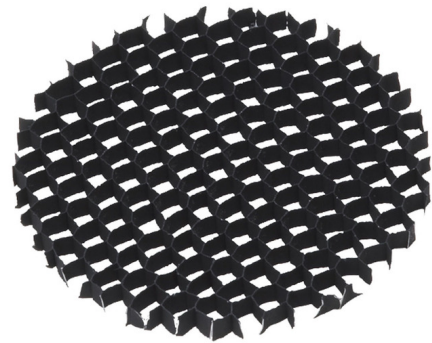

Lightology

lightology.com
866-954-4489
05-17-26

Project: _____

Company: _____

Location: _____ Fixture Type: _____

SPEC #: **ELE1150417**

Approved On: _____ Approved By: _____

Entra 2 Inch Cylinder Eggcrate Louver Kit By Visual Comfort Architectural

Description

The Entra Cylinder Eggcrate Louver Kit is an accessory for the 2 inch Element Lighting Entra Cylinder Ceiling Lights and Pendant. The Eggcrate Louver Kit reduces glare from the LED light source. Lens / Louver Kits include a reflector and one louver. It is recommended to order a Reflector Optic Tool when purchasing Lens / Louver Kits as this will make removal of the existing reflector significantly easier.

Shown in black

Specifications

| | |
|-------------|-------|
| COLOR | N/A |
| BODY FINISH | Black |
| WATTAGE | N/A |
| DIMMER | N/A |
| DIMENSIONS | 2"W |
| BULB | N/A |

CLICK TO VIEW PRODUCT

Notes: