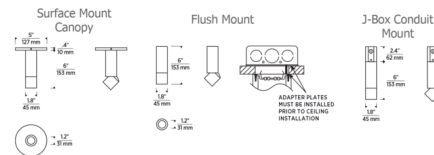

CLICK TO VIEW PRODUCT

Notes: