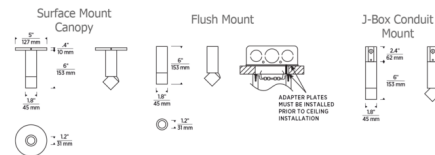

CLICK TO VIEW PRODUCT

Notes: