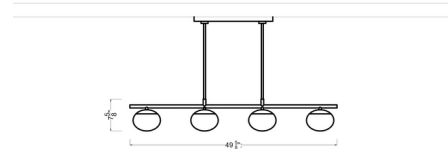

Description

The Lune Offset Linear Chandelier elevates the midcentury modern design to new levels with its clean silhouette. The smooth steel body holds a graceful mouth blown mushroom shaped glass shades, casting warm shadows across your room. Canopy: 18.875 inch x 4.5 inch oval.

Specifications

COLOR Milk White
BODY FINISH Burnished Brass
WATTAGE 27W
DIMMER Standard 120V
DIMENSIONS 49.63"W x 7.63"H x 6.5"D
BULB NOT INCLUDED 6 x JCD/G9/4.5W/120V LED
COUNTRY OF ORIGIN China

Technical Information

PRODUCT DIMENSIONS Downrods: Two 6" and Eight 12" Included

Notes:

Shown in burnished brass / milk white

CLICK TO VIEW PRODUCT