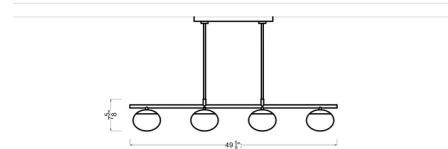

### Description

The Lune Offset Linear Chandelier elevates the midcentury modern design to new levels with its clean silhouette. The smooth steel body holds a graceful mouth blown mushroom shaped glass shades, casting warm shadows across your room. Canopy: 18.875 inch x 4.5 inch oval.

### Specifications

COLOR . . . . . Milk White  
BODY FINISH . . . . . Burnished Brass  
WATTAGE . . . . . 27W  
DIMMER . . . . . Standard 120V  
DIMENSIONS . . . . . 49.63"W x 7.63"H x 6.5"D  
BULB NOT INCLUDED . . . . . 6 x JCD/G9/4.5W/120V LED  
COUNTRY OF ORIGIN . . . . . China

### Technical Information

PRODUCT DIMENSIONS . . . . . Downrods: Two 6" and Eight 12" Included

Notes:

Shown in burnished brass / milk white

CLICK TO VIEW PRODUCT