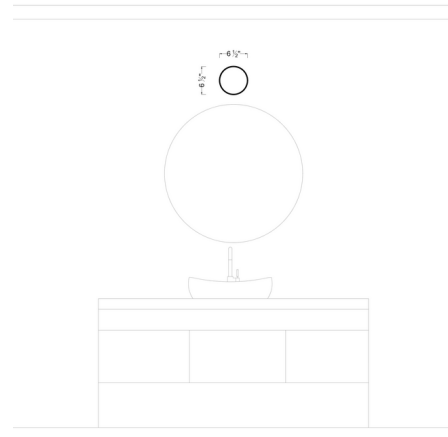

Description

The Lune Wall Sconce elevates the midcentury modern design to new levels with its clean silhouette. The smooth steel body holds a graceful mouth blown mushroom shaped glass shade that casts warm shadows of light across your room.

Specifications

COLOR Milk White
BODY FINISH Aged Iron
WATTAGE 4.5W
DIMMER Standard 120V
DIMENSIONS 6.5"W x 6.5"H x 7"D
BULB NOT INCLUDED 1 x JCD/G9/4.5W/120V LED
COUNTRY OF ORIGIN China

Technical Information

PRODUCT DIMENSIONS Backplate: 5" Dia

Notes:

Shown in aged iron / milk white

CLICK TO VIEW PRODUCT