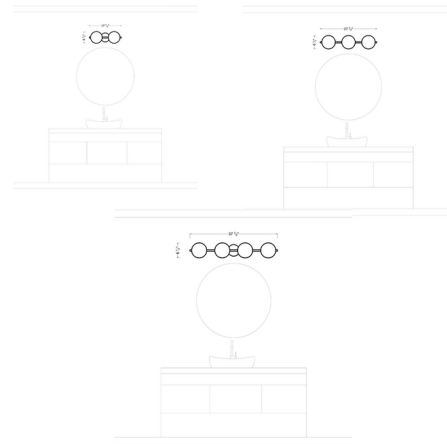

Description

The Lune Bathroom Vanity Light elevates the midcentury modern design to new levels with its clean silhouette. The smooth steel body holds a graceful mouth blown mushroom shaped glass shades, casting warm shadows across your room. May be mounted horizontally or vertically.

Specifications

COLOR Milk White
BODY FINISH Burnished Brass
WATTAGE 9W
DIMMER Standard 120V
DIMENSIONS 17.88"W x 6.5"H x 7"D
BULB NOT INCLUDED 2 x JCD/G9/4.5W/120V LED
COUNTRY OF ORIGIN China

Technical Information

PRODUCT DIMENSIONS Backplate: 5" Dia

Notes:

Shown in burnished brass / milk white

CLICK TO VIEW PRODUCT