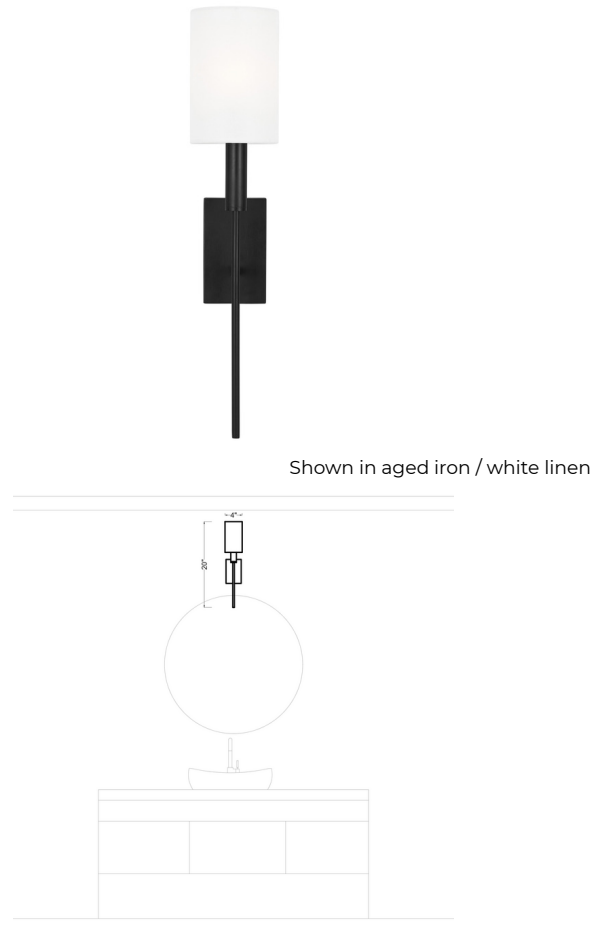

Lightology

lightology.com
866-954-4489
06-30-26

Project: _____

Company: _____

Location: _____ Fixture Type: _____

SPEC #: **VCS1151316**

Approved On: _____ Approved By: _____

Brianna Tall Wall Sconce

By Visual Comfort Studio

Description

The Brianna Tall Wall Sconce adds a clean decorative look to your interior space. The smooth frame has a removable linen shade, to change your look up as you wish.

Specifications

COLOR White Linen
BODY FINISH Aged Iron
WATTAGE 60W
DIMMER Standard 120V
DIMENSIONS 4"W x 20"H x 5.63"D
BULB NOT INCLUDED 1 x B10/Candelabra (E12)/60W/120V Incandescent
OTHER BULB OPTIONS 1 x B10/Candelabra (E12)/120V LED
COUNTRY OF ORIGIN China

Shown in aged iron / white linen

CLICK TO VIEW PRODUCT

Notes: