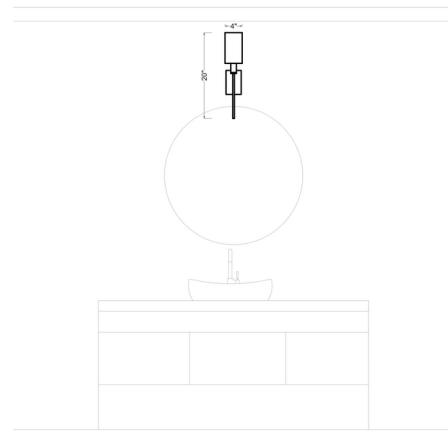

Lightology

lightology.com
866-954-4489
04-25-26

Project: _____

Company: _____

Location: _____ Fixture Type: _____

SPEC #: **VCS1151316**

Approved On: _____ Approved By: _____

Brianna Tall Wall Sconce

By Visual Comfort Studio

Description

The Brianna Tall Wall Sconce adds a clean decorative look to your interior space. The smooth frame has a removable linen shade, to change your look up as you wish.

Specifications

COLOR White Linen
BODY FINISH Aged Iron
WATTAGE 60W
DIMMER Standard 120V
DIMENSIONS 4"W x 20"H x 5.63"D
BULB NOT INCLUDED 1 x B10/Candelabra (E12)/60W/120V Incandescent
OTHER BULB OPTIONS 1 x B10/Candelabra (E12)/120V LED
COUNTRY OF ORIGIN China

Notes:

Shown in aged iron / white linen

CLICK TO VIEW PRODUCT