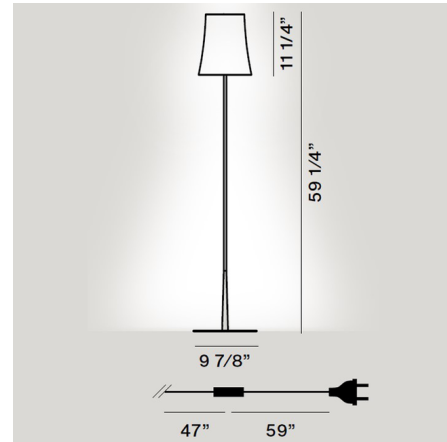

Shown in light blue / white