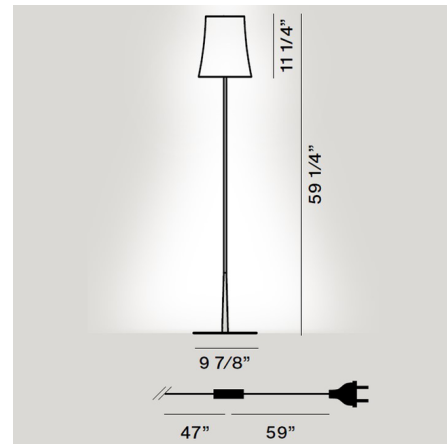

Shown in light blue / white