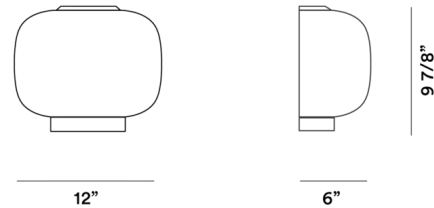

Shown in graphite / white

Specifications

COLOR White
BODY FINISH Graphite
WATTAGE 25W
DIMMER Standard 120V
DIMENSIONS 12"W x 9.875"H x 6"D
BULB NOT INCLUDED 1 x A19/Medium (E26)/25W/120V LED

CLICK TO VIEW PRODUCT