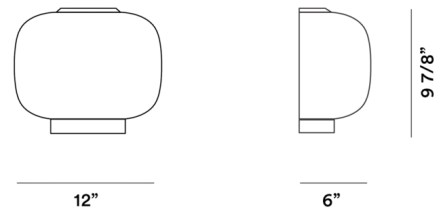

### Specifications

COLOR	White
BODY FINISH	Graphite
WATTAGE	30W
DIMMER	Low Voltage Electronic
DIMENSIONS	12"W x 9.875"H x 6"D
BULB NOT INCLUDED	1 x PAR30/Medium (E26)/30W/120V Halogen
OTHER BULB OPTIONS	1 x PAR30L/Medium (E26)/120V LED 1 x PAR30S/Medium (E26)/120V LED