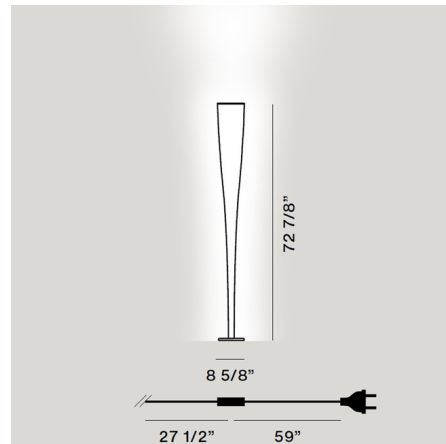

CLICK TO VIEW PRODUCT

Notes: