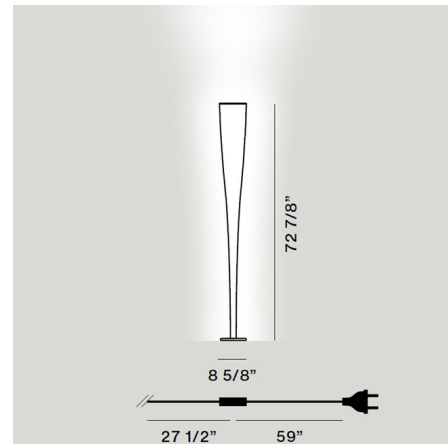

CLICK TO VIEW PRODUCT

Notes: