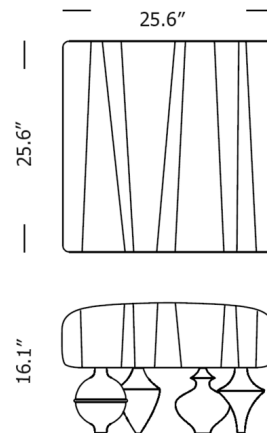

### Description

The Il Pezzo 1 Pouf is an alternation of rounded shapes and geometrical lines, reassuming discipline and freedom, a composite, multiethnic plan in which each component and each material contributes to the harmonious balance of the piece. Il Pezzo 1 Pouf is finely upholstered with high-quality leather or velvet with an original technique that makes these pieces sophisticated and rich. The adjustable feet are made of sand brass casting and they are available in different finishes. A small brass cylinder containing the serial number is inserted in every piece to seal the authenticity and uniqueness.

### Specifications

COLOR	Beige Leather
BODY FINISH	Nickel
WATTAGE	N/A
DIMMER	N/A
DIMENSIONS	25.6"W x 16.1"H x 25.6"D
BULB	N/A
COUNTRY OF ORIGIN	Italy

CLICK TO VIEW PRODUCT

Notes: