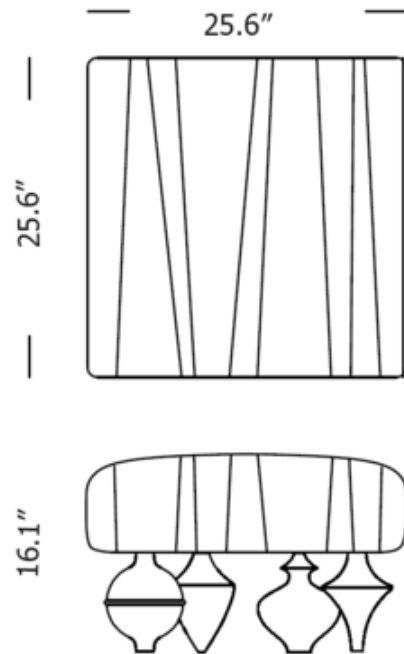

BRAND

Il Pezzo Mancante

DESCRIPTION

The Il Pezzo 1 Pouf is an alternation of rounded shapes and geometrical lines, reassuming discipline and freedom, a composite, multiethnic plan in which each component and each material contributes to the harmonious balance of the piece. Il Pezzo 1 Pouf is finely upholstered with high-quality leather or velvet with an original technique that makes these pieces sophisticated and rich. The adjustable feet are made of sand brass casting and they are available in different finishes. A small brass cylinder containing the serial number is inserted in every piece to seal the authenticity and uniqueness.

Shown in: Nickel / Beige Leather

SHADE COLOR	Beige Leather
BODY FINISH	Nickel
WATTAGE	N/A
DIMMER	N/A
DIMENSIONS	25.6"W x 16.1"H x 25.6"D
LAMP	N/A

SPEC # IPM1151460

COMPANY	PROJECT	FIXTURE TYPE	APPROVED BY	DATE