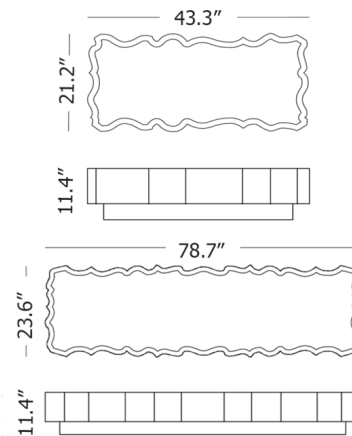

CLICK TO VIEW PRODUCT

Notes: