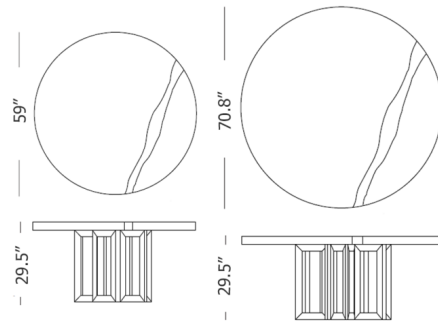

Lightology

lightology.com
866-954-4489
06-30-26

Project: _____

Company: _____

Location: _____ Fixture Type: _____

SPEC #: **IPM1151542**

Approved On: _____ Approved By: _____

Il Pezzo 6 Round Table

By Il Pezzo Mancante

Description

The Il Pezzo Round Table features a solid block of walnut held up by what seems to be a casually arranged group of glittering legs. The tabletop is made of thick solid walnut that is gently crossed by a vein which reminds a majestic river, made of solid ash or solid wenge. The treatment on the wood is done with natural oil that protects the wood but at the same time allows it to breathe, and the final coat is done with Nanotechnology, an organic silica-based natural treatment which makes the wood water repellent. The adjustable legs are made of hand-welded brass, available in different finishes. A small brass cylinder containing the serial number is inserted in every piece to seal the authenticity and uniqueness.

Shown in gold / walnut / ash

Specifications

COLOR	Walnut / Ash
BODY FINISH	Gold
WATTAGE	N/A
DIMMER	N/A
DIMENSIONS	70.8\"W x 29.5\"H
BULB	N/A
COUNTRY OF ORIGIN	Italy

CLICK TO VIEW PRODUCT

Notes: