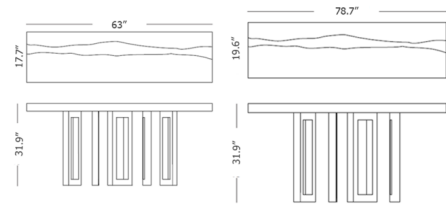

## Il Pezzo 6 Console Table

By Il Pezzo Mancante

### Specifications

COLOR	Walnut / Wenge
BODY FINISH	Nickel
WATTAGE	N/A
DIMMER	N/A
DIMENSIONS	63"W x 31.9"H x 17.7"D
BULB	N/A
COUNTRY OF ORIGIN	Italy

CLICK TO VIEW PRODUCT

Notes: