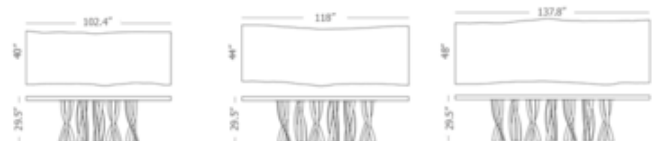

BRAND

Il Pezzo Mancante

DESCRIPTION

The Il Pezzo 8 Dining Table features a sparkling forest of legs that support a majestic block of wood with strong, lively outlines. The tabletop, with its organic shape, is made of thick, solid walnut. The top is sanded then treated with natural oil and left as nature made it so to appreciate the beauty and flow of the wood. The legs are sand casting, and the shape and shine contrast with the metal's strength and its special crafting process in which we find all the smelter's skill melted into his work. A small brass cylinder containing the serial number is inserted in every piece to seal the authenticity and uniqueness.

Shown in: Nickel/Black Nickel/Rose Bronze / Walnut

COLOR	Walnut
BODY FINISH	Nickel/Black Nickel/Rose Bronze
WATTAGE	N/A
DIMMER	N/A
DIMENSIONS	102.4"W x 29.5"H x 40"D
LAMP	N/A

SPEC # IPM1151568

COMPANY

PROJECT