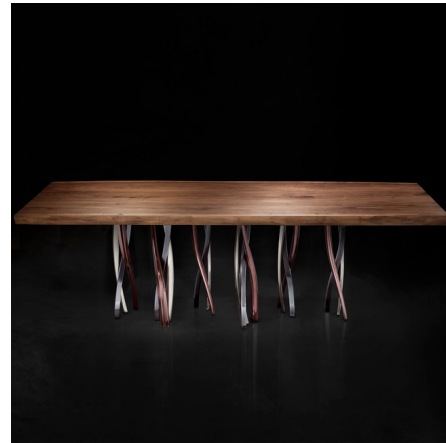

Lightology

lightology.com
866-954-4489
07-08-26

Project: _____

Company: _____

Location: _____ Fixture Type: _____

SPEC #: **IPM1151568**

Approved On: _____ Approved By: _____

Il Pezzo 8 Wood Dining Table

By Il Pezzo Mancante

Description

The Il Pezzo 8 Dining Table features a sparkling forest of legs that support a majestic block of wood with strong, lively outlines. The tabletop, with its organic shape, is made of thick, solid walnut. The top is sanded then treated with natural oil and left as nature made it so to appreciate the beauty and flow of the wood. The legs are sand casting, and the shape and shine contrast with the metal's strength and its special crafting process in which we find all the smelter's skill melted into his work. A small brass cylinder containing the serial number is inserted in every piece to seal the authenticity and uniqueness.

Shown in nickel / black nickel / rose bronze / walnut

Specifications

COLOR	Walnut
BODY FINISH	Nickel / Black Nickel / Rose Bronze
WATTAGE	N/A
DIMMER	N/A
DIMENSIONS	102.4"W x 29.5"H x 40"D
BULB	N/A
COUNTRY OF ORIGIN	Italy