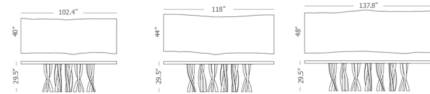

By Il Pezzo Mancante

Description

The Il Pezzo 8 Dining Table features a sparkling forest of legs that support a majestic block of wood with strong, lively outlines. The tabletop, with its organic shape, is made of thick, solid walnut. The top is sanded then treated with natural oil and left as nature made it so to appreciate the beauty and flow of the wood. The legs are sand casting, and the shape and shine contrast with the metal's strength and its special crafting process in which we find all the smelter's skill melted into his work. A small brass cylinder containing the serial number is inserted in every piece to seal the authenticity and uniqueness.

Shown in nickel / black nickel / rose bronze / walnut

Specifications

COLOR	Walnut
BODY FINISH	Nickel / Black Nickel / Rose Bronze
WATTAGE	N/A
DIMMER	N/A
DIMENSIONS	102.4"W x 29.5"H x 40"D
BULB	N/A
COUNTRY OF ORIGIN	Italy