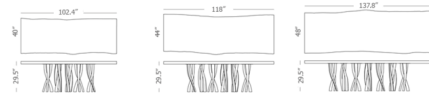

By Il Pezzo Mancante

Description

The Il Pezzo 8 Dining Table features a sparkling forest of legs that support a majestic block of wood with lively outlines. The tabletop is made of thick solid ash boards, black stained that allows the wood to breathe, leaving the extraordinary feel of this beautiful material unchanged to the touch. Furthermore the final coat on the top is done with Nanotechnology, an organic silica-based natural treatment which makes the wood water repellent. Encased in the top, elegant metal inlays give a touch of light. The legs are made of solid aluminum casting, finished in black and gold as well. A small brass cylinder containing the serial number is inserted in every piece to seal the authenticity and uniqueness.

Shown in black / gold / black

Specifications

COLOR	Black
BODY FINISH	Black / Gold
WATTAGE	N/A
DIMMER	N/A
DIMENSIONS	102.4"W x 29.5"H x 40"D
BULB	N/A
COUNTRY OF ORIGIN	Italy

CLICK TO VIEW PRODUCT

Notes: