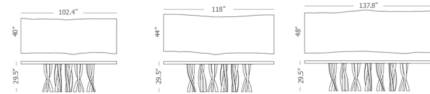

By Il Pezzo Mancante

Description

The Il Pezzo 8 Dining Table features a sparkling forest of legs that support a majestic block of wood with lively outlines. The tabletop is made of thick solid ash boards, black stained that allows the wood to breathe, leaving the extraordinary feel of this beautiful material unchanged to the touch. Furthermore the final coat on the top is done with Nanotechnology, an organic silica-based natural treatment which makes the wood water repellent. Encased in the top, elegant metal inlays give a touch of light. The legs are made of solid aluminum casting, finished in black and gold as well. A small brass cylinder containing the serial number is inserted in every piece to seal the authenticity and uniqueness.

Shown in black / gold / black

Specifications

COLOR	Black
BODY FINISH	Black / Gold
WATTAGE	N/A
DIMMER	N/A
DIMENSIONS	102.4"W x 29.5"H x 40"D
BULB	N/A
COUNTRY OF ORIGIN	Italy

CLICK TO VIEW PRODUCT

Notes: