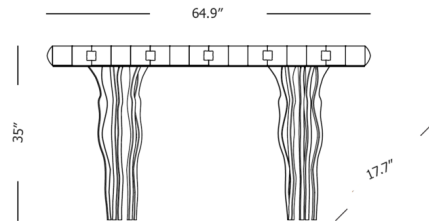

Description

The Il Pezzo 10 Console is rigid, strong and impenetrable, like a medieval Florentine palace it seems to be suspended and floating over an imaginary Arno river. Encased in the structure, this walnut wood console features delicate cast brass handles and two drawers, and a multitude of sparkling, adjustable legs. A small brass cylinder containing the serial number is inserted in every piece to seal the authenticity and uniqueness.

Shown in gold / walnut

Specifications

COLOR	Walnut
BODY FINISH	Gold
WATTAGE	N/A
DIMMER	N/A
DIMENSIONS	64.9"W x 35"H x 17.7"D
BULB	N/A
COUNTRY OF ORIGIN	Italy

CLICK TO VIEW PRODUCT

Notes: