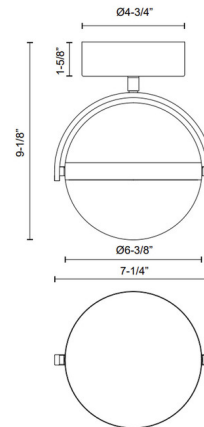

CLICK TO VIEW PRODUCT

Notes: