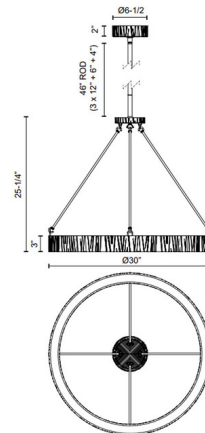

By Alora

Description

The Kensington Pendant, designed by Alan Peppin, adds a jeweled statement to your space. The sleek textural steel ring is complemented by an acrylic diffuser that reflects warm light across your room. Sloped ceiling adaptable to 45 degrees.

Specifications

COLOR	Frosted
BODY FINISH	Vintage Brass
WATTAGE	68W
DIMMER	Standard 120V
DIMENSIONS	30"W x 25.25"H
INTEGRATED LED MODULE	1 x LED/68W/120V LED
COUNTRY OF ORIGIN	China

Technical Information

PRODUCT DIMENSIONS	Downrods: One 4", One 6" and Three 12" Included
COLOR RENDERING	90 CRI
LAMP COLOR	2700K
LUMENS/WATT	37.06
LUMINOUS FLUX	2520 lumens

Shown in vintage brass / frosted

CLICK TO VIEW PRODUCT