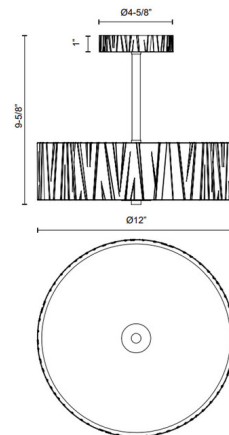

Lightology

lightology.com
866-954-4489
04-26-26

Project: _____

Company: _____

Location: _____ Fixture Type: _____

SPEC #: **ALO1151593**

Approved On: _____ Approved By: _____

Kensington Semi Flush Ceiling Light

By Alora

Description

The Kensington Semi Flush Ceiling Light, designed by Alan Peppin, adds a jeweled statement to your space. The sleek textural steel body is complemented by a glass diffuser that reflects warm light across your room.

Specifications

COLOR . . . . . Frosted
BODY FINISH . . . . . Urban Bronze
WATTAGE 32W
DIMMER . . . . . Low Voltage Electronic
DIMENSIONS . . . . . 12"W x 9.63"H
INTEGRATED LED MODULE . . . . . 1 x LED/32W/120V LED
COUNTRY OF ORIGIN . . . . . China

Technical Information

COLOR RENDERING . . . . . 90 CRI
LAMP COLOR 2700K
LUMENS/WATT 37.50
LUMINOUS FLUX . . . . . 1200 lumens

Notes:

CLICK TO VIEW PRODUCT