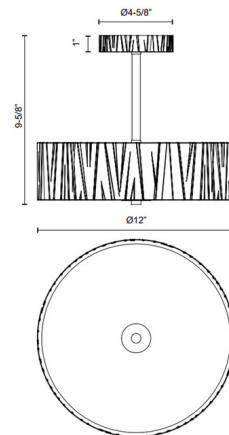

CLICK TO VIEW PRODUCT

Notes: