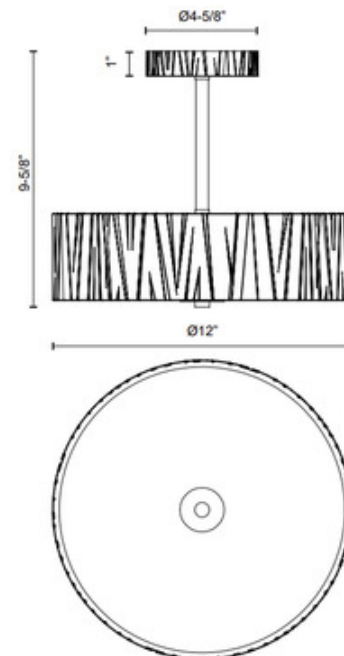

BRAND

Alora

DESCRIPTION

The Kensington Semi Flush Ceiling Light, designed by Alan Peppin, adds a jeweled statement to your space. The sleek textural steel body is complemented by a glass diffuser that reflects warm light across your room.

Shown in: Urban Bronze / Frosted

SHADE COLOR	Frosted
BODY FINISH	Urban Bronze
WATTAGE	32W
DIMMER	Low Voltage Electronic
DIMENSIONS	12"W x 9.63"H
INTEGRATED LED MODULE	
LAMP	1 x LED/32W/120V LED

Technical Information

LUMINOUS FLUX	1200 lumens
LUMENS/WATT	37.50
LAMP COLOR	2700K
COLOR RENDERING	90 CRI

SPEC # ALO1151593

COMPANY	PROJECT	FIXTURE TYPE	APPROVED BY	DATE