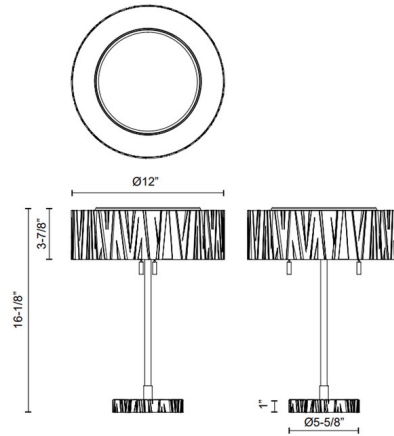

### Specifications

COLOR	N/A
BODY FINISH	Urban Bronze
WATTAGE	120W
DIMMER	N/A
DIMENSIONS	12"W x 16.13"H
BULB NOT INCLUDED	2 x A19/Medium (E26)/60W/120V Incandescent
OTHER BULB OPTIONS	2 x A19/Medium (E26)/120V LED
COUNTRY OF ORIGIN	China