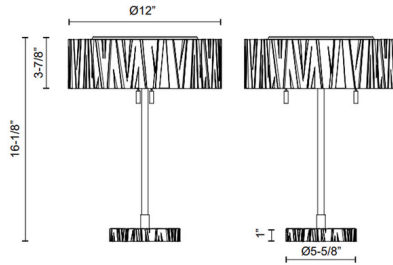

By Alora

Description

The Kensington Table Lamp, designed by Alan Peppin, adds a jeweled statement to your space. The sleek textural steel reflects warm light across your room. Dual pull chains to turn each bulb On/Off independently.

Shown in urban bronze

Specifications

COLOR	N/A
BODY FINISH	Urban Bronze
WATTAGE	120W
DIMMER	N/A
DIMENSIONS	12"W x 16.13"H
BULB NOT INCLUDED	2 x A19/Medium (E26)/60W/120V Incandescent
OTHER BULB OPTIONS	2 x A19/Medium (E26)/120V LED
COUNTRY OF ORIGIN	China