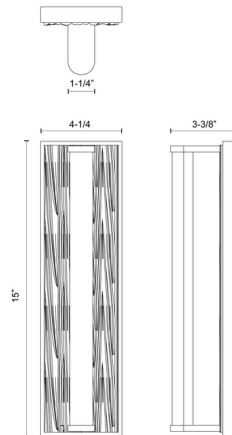

By Alora

Description

The Kensington Wall Sconce, designed by Alan Peppin, adds a jeweled statement to your space. The sleek textural steel reflects warm light across your room.

Shown in urban bronze / clear

Specifications

COLOR	Clear
BODY FINISH	Urban Bronze
WATTAGE	18W
DIMMER	Low Voltage Electronic
DIMENSIONS	4.25"W x 15"H x 3.375"D
INTEGRATED LED MODULE	1 x LED/18W/120V LED
COUNTRY OF ORIGIN	China

Technical Information