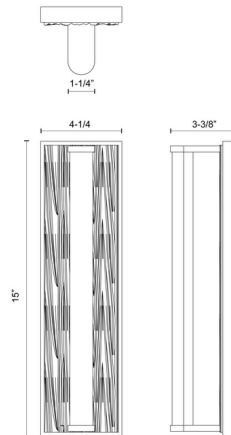

### Specifications

COLOR	Clear
BODY FINISH	Urban Bronze
WATTAGE	18W
DIMMER	Low Voltage Electronic
DIMENSIONS	4.25"W x 15"H x 3.375"D
INTEGRATED LED MODULE	1 x LED/18W/120V LED
COUNTRY OF ORIGIN	China