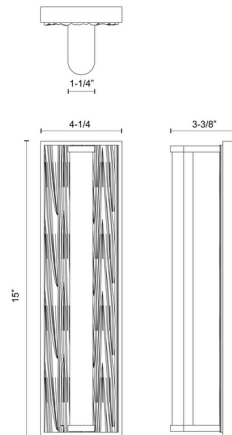

Shown in urban bronze / clear

CLICK TO VIEW PRODUCT

Notes: