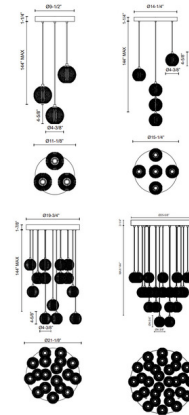

By Alora

Description

Marni Multi Light adds a gorgeous luxe to your interior space. The meticulously cut spherical shades create glittering light across your room.

Specifications

COLOR Clear Ribbed
BODY FINISH Natural Brass
WATTAGE 135W
DIMMER Low Voltage Electronic
DIMENSIONS 25.625"W x 4.75"H
INTEGRATED LED MODULE 36 x LED/3.75W/120V LED
COUNTRY OF ORIGIN China

Technical Information

COLOR RENDERING 90 CRI
LAMP COLOR 3000K
LUMENS/WATT 2,536.00
LUMINOUS FLUX 9510 lumens

Shown in natural brass / clear ribbed

CLICK TO VIEW PRODUCT

Notes: