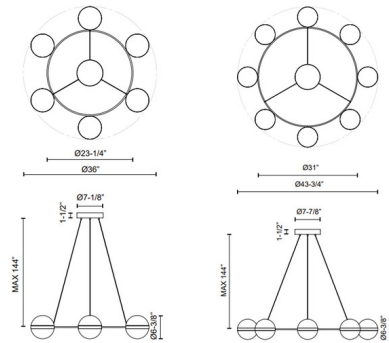

Description

The Tagliato Chandelier brings both style and simplicity to your interior space. The clean circular frame holds multiple acrylic globes, each accented with a Brushed Gold band.

Shown in matte black / opal

Specifications

COLOR Opal
 BODY FINISH Matte Black
 WATTAGE 60W
 DIMMER Low Voltage Electronic
 DIMENSIONS 36"W x 6.38"H
 INTEGRATED LED MODULE 6 x LED/10W/120V LED
 COUNTRY OF ORIGIN China

Technical Information

PRODUCT DIMENSIONS Min/Max Adjustable Length: 24" - 144"
 COLOR RENDERING 90 CRI
 LAMP COLOR 3000K
 LUMENS/WATT 410.00
 LUMINOUS FLUX 4100 lumens

CLICK TO VIEW PRODUCT

Notes: