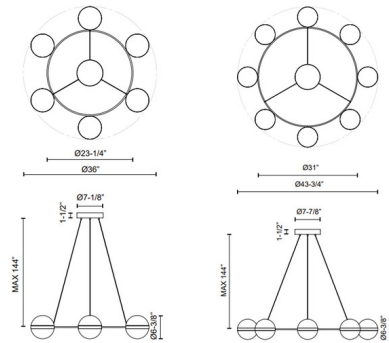

### Specifications

COLOR . . . . . Opal  
 BODY FINISH . . . . . Matte Black  
 WATTAGE . . . . . 60W  
 DIMMER . . . . . Low Voltage Electronic  
 DIMENSIONS . . . . . 36"W x 6.38"H  
 INTEGRATED LED MODULE . . . . . 6 x LED/10W/120V LED  
 COUNTRY OF ORIGIN . . . . . China

### Technical Information

PRODUCT DIMENSIONS . . . . . Min/Max Adjustable Length: 24" - 144"  
 COLOR RENDERING . . . . . 90 CRI  
 LAMP COLOR . . . . . 3000K  
 LUMENS/WATT . . . . . 410.00  
 LUMINOUS FLUX . . . . . 4100 lumens