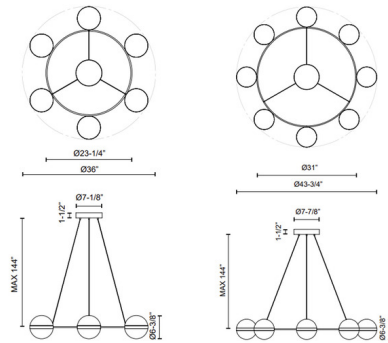

Description

The Tagliato Chandelier brings both style and simplicity to your interior space. The clean circular frame holds multiple acrylic globes, each accented with a Brushed Gold band.

Shown in matte black / opal

Specifications

COLOR Opal
 BODY FINISH Matte Black
 WATTAGE 60W
 DIMMER Low Voltage Electronic
 DIMENSIONS 36"W x 6.38"H
 INTEGRATED LED MODULE 6 x LED/10W/120V LED
 COUNTRY OF ORIGIN China

Technical Information

PRODUCT DIMENSIONS Min/Max Adjustable Length: 24" - 144"
 COLOR RENDERING 90 CRI
 LAMP COLOR 3000K
 LUMENS/WATT 410.00
 LUMINOUS FLUX 4100 lumens

CLICK TO VIEW PRODUCT

Notes: