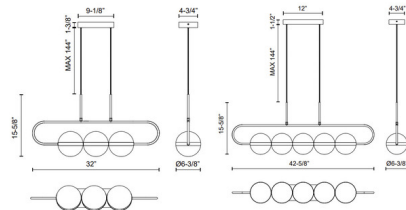

Description

The Tagliato Linear Pendant brings both style and simplicity to your interior space. The clean frame holds acrylic globes, each accented with a Brushed Gold band.

Specifications

COLOR Opal
BODY FINISH Matte Black
WATTAGE 30W
DIMMER Low Voltage Electronic
DIMENSIONS 32"L x 6.38"W x 15.63"H
INTEGRATED LED MODULE 3 x LED/10W/120V LED
COUNTRY OF ORIGIN China

Technical Information

PRODUCT DIMENSIONS Min/Max Adjustable Length: 17" - 144"
COLOR RENDERING 90 CRI
LAMP COLOR 3000K
LUMENS/WATT 209.00
LUMINOUS FLUX 2090 lumens

Shown in matte black / opal

CLICK TO VIEW PRODUCT