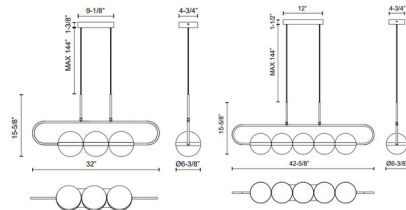

CLICK TO VIEW PRODUCT

Notes: