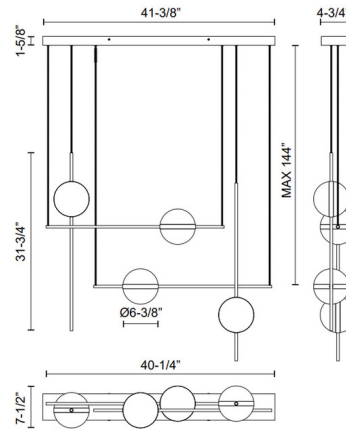

Description

The Tagliato Mix Linear Pendant brings both style and simplicity to your interior space. The clean frame holds multiple acrylic globes, each accented with a Brushed Gold band.

Specifications

COLOR Opal
BODY FINISH Matte Black
WATTAGE 42W
DIMMER Low Voltage Electronic
DIMENSIONS 40.25"L x 7.5"W x 31.75"H
INTEGRATED LED MODULE 4 x LED/10.5W/120-277V LED
COUNTRY OF ORIGIN China

Technical Information

PRODUCT DIMENSIONS Min/Max Adjustable Length: 36" - 144"
COLOR RENDERING 90 CRI
LAMP COLOR 3000K
LUMENS/WATT 266.48
LUMINOUS FLUX 2798 lumens

Shown in matte black / opal

CLICK TO VIEW PRODUCT

Notes: