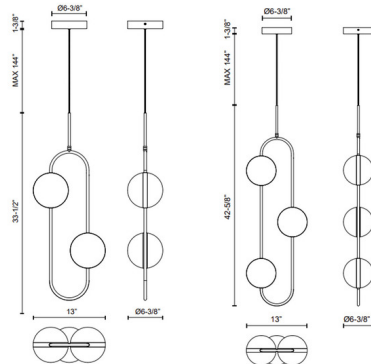

Description

The Tagliato Pendant brings both style and simplicity to your interior space. The clean frame holds acrylic globes, each accented with a Brushed Gold band.

Specifications

COLOR Opal
BODY FINISH Matte Black
WATTAGE 44W
DIMMER Low Voltage Electronic
DIMENSIONS 6.38"W x 33.5"H x 13"D
INTEGRATED LED MODULE 2 x LED/22W/120V LED
COUNTRY OF ORIGIN China

Technical Information

PRODUCT DIMENSIONS Min/Max Adjustable Length: 36" - 144"
COLOR RENDERING 90 CRI
LAMP COLOR 3000K
LUMENS/WATT 66.36
LUMINOUS FLUX 1460 lumens

Shown in matte black / opal

CLICK TO VIEW PRODUCT