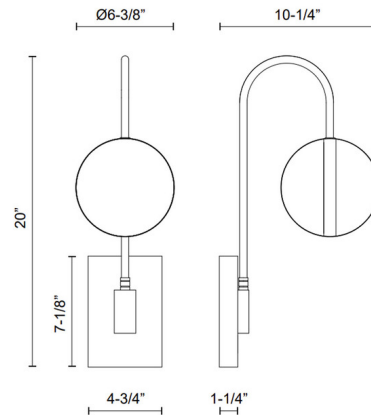

CLICK TO VIEW PRODUCT

Notes: