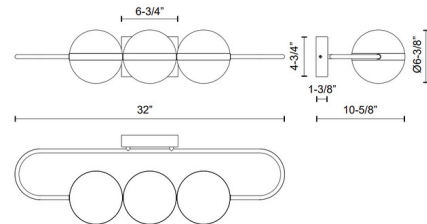

Specifications

COLOR	Opal
BODY FINISH	Matte Black
WATTAGE	30W
DIMMER	Low Voltage Electronic
DIMENSIONS	32"W x 6.38"H x 10.625"D
INTEGRATED LED MODULE	3 x LED/10W/120V LED
COUNTRY OF ORIGIN	China

Technical Information