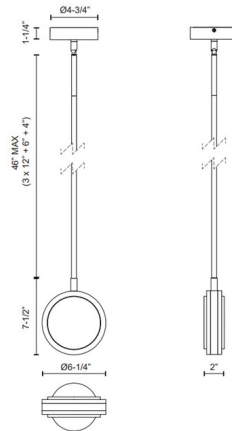

CLICK TO VIEW PRODUCT

Notes: