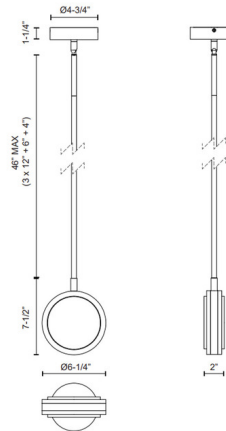

Specifications

COLOR	Alabaster
BODY FINISH	Urban Bronze
WATTAGE	15W
DIMMER	Low Voltage Electronic
DIMENSIONS	6.25"W x 7.5"H x 2"D
INTEGRATED LED MODULE	1 x LED/15W/120V LED
COUNTRY OF ORIGIN	China

Technical Information

PRODUCT DIMENSIONS	Downrods: One 4", One 6" and Three 12" Included
COLOR RENDERING	90 CRI
LAMP COLOR	3000K
LUMENS/WATT	20.00
LUMINOUS FLUX	300 lumens

Shown in urban bronze / alabaster

CLICK TO VIEW PRODUCT