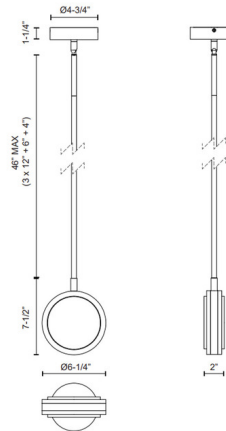

Specifications

COLOR Alabaster
BODY FINISH Urban Bronze
WATTAGE 15W
DIMMER Low Voltage Electronic
DIMENSIONS 6.25"W x 7.5"H x 2"D
INTEGRATED LED MODULE 1 x LED/15W/120V LED
COUNTRY OF ORIGIN China

Technical Information

PRODUCT DIMENSIONS Downrods: One 4", One 6" and Three 12" Included
COLOR RENDERING 90 CRI
LAMP COLOR 3000K
LUMENS/WATT 20.00
LUMINOUS FLUX 300 lumens

Shown in urban bronze / alabaster

CLICK TO VIEW PRODUCT