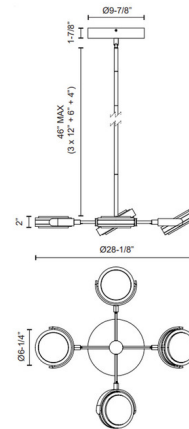

Specifications

COLOR Alabaster
BODY FINISH Vintage Brass
WATTAGE 65W
DIMMER Low Voltage Electronic
DIMENSIONS 28.13"W x 2"H
INTEGRATED LED MODULE 4 x LED/16.25W/120V LED
COUNTRY OF ORIGIN China

Technical Information

PRODUCT DIMENSIONS Downrods: One 4", One 6" and Three 12" Included
COLOR RENDERING 90 CRI
LAMP COLOR 3000K
LUMENS/WATT 73.85
LUMINOUS FLUX 1200 lumens

Shown in vintage brass / alabaster

CLICK TO VIEW PRODUCT