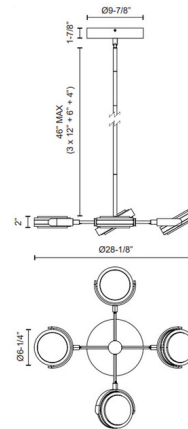

Specifications

COLOR Alabaster
BODY FINISH Vintage Brass
WATTAGE 65W
DIMMER Low Voltage Electronic
DIMENSIONS 28.13"W x 2"H
INTEGRATED LED MODULE 4 x LED/16.25W/120V LED
COUNTRY OF ORIGIN China

Technical Information

PRODUCT DIMENSIONS Downrods: One 4", One 6" and Three 12" Included
COLOR RENDERING 90 CRI
LAMP COLOR 3000K
LUMENS/WATT 73.85
LUMINOUS FLUX 1200 lumens

Shown in vintage brass / alabaster

CLICK TO VIEW PRODUCT