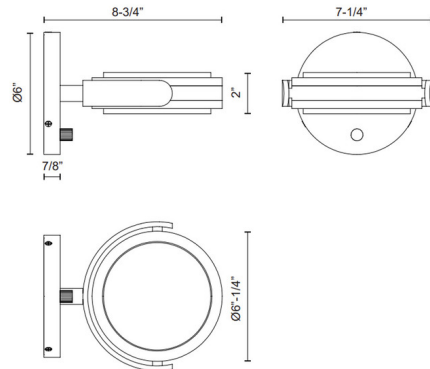

Shown in urban bronze / alabaster

CLICK TO VIEW PRODUCT

Notes: