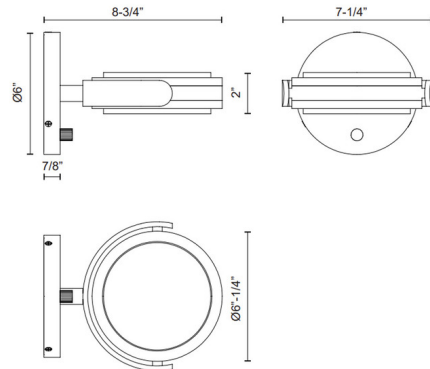

Shown in vintage brass / alabaster

CLICK TO VIEW PRODUCT

Notes: