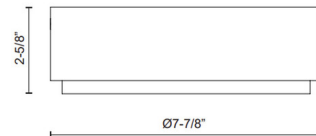

Shown in urban bronze / alabaster